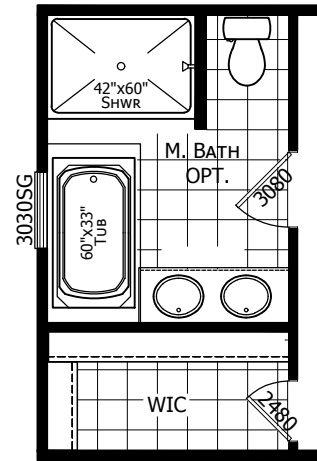

Florence

33" DECK
TUB OPT.

STAND ALONE
TUB OPT.