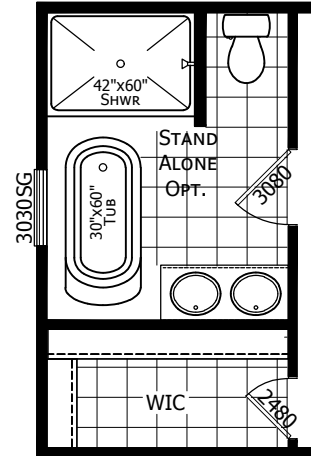

Florence

33" DECK
TUB OPT.

STAND ALONE
TUB OPT.